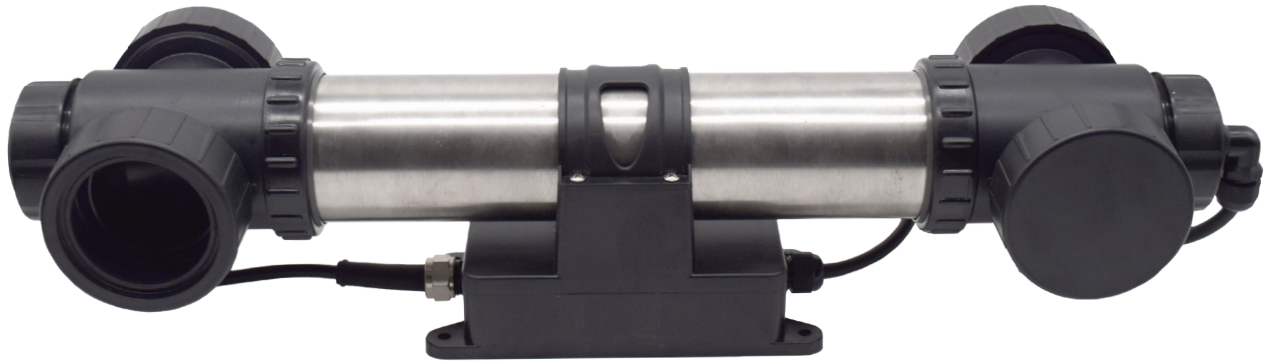

PRO-CLEAR™ UV ULTRA

LET'S BE CLEAR

ULTRAVIOLET CLARIFIER

- Polished stainless interior reflector increases light reflection up to 35%
- Dual inlets & outlets for multiple plumbing options
- Weatherproof transformer
- UV sight glass window safely shows when unit is operating at a glance
- UV-C grade bulbs have 9000 hour life rating

FEATURES

Stainless Steel Housing

36 Watt Ultraviolet Lamp

True Quartz Glass Sleeve

Sight Glass Window to Confirm Operation

115 Volt Transformer

2" PVC Inlet & Outlet with 2 Unions

PERFORMANCE DATA

PART #	MAX. FLOW	MAX. POND SIZE*	QTY / SIZE BULB	POWER CORD	DIMENSIONS (H x L x W)**
PCU35W	2800 GPH	4800 Gallons	1 / 35 Watt	1 / 16'	5" x 22" x 8"
PCU55W	3600 GPH	7500 Gallons	1 / 55 Watt	1 / 16'	5" x 27" x 8"
PCU75W	4800 GPH	10,000 Gallons	1 / 75 Watt	1 / 16'	5" x 37" x 8"
PCU110W	6500 GPH	14,000 Gallons	2 / 55 Watt	2 / 16'	5" x 27" x 18"
PCU150W	6500 GPH	19,000 Gallons	2 / 75 Watt	2 / 16'	5" x 37" x 18"
PCU225W	9000 GPH	24,000 Gallons	3 / 75 Watt	3 / 16'	5" x 37" x 27"